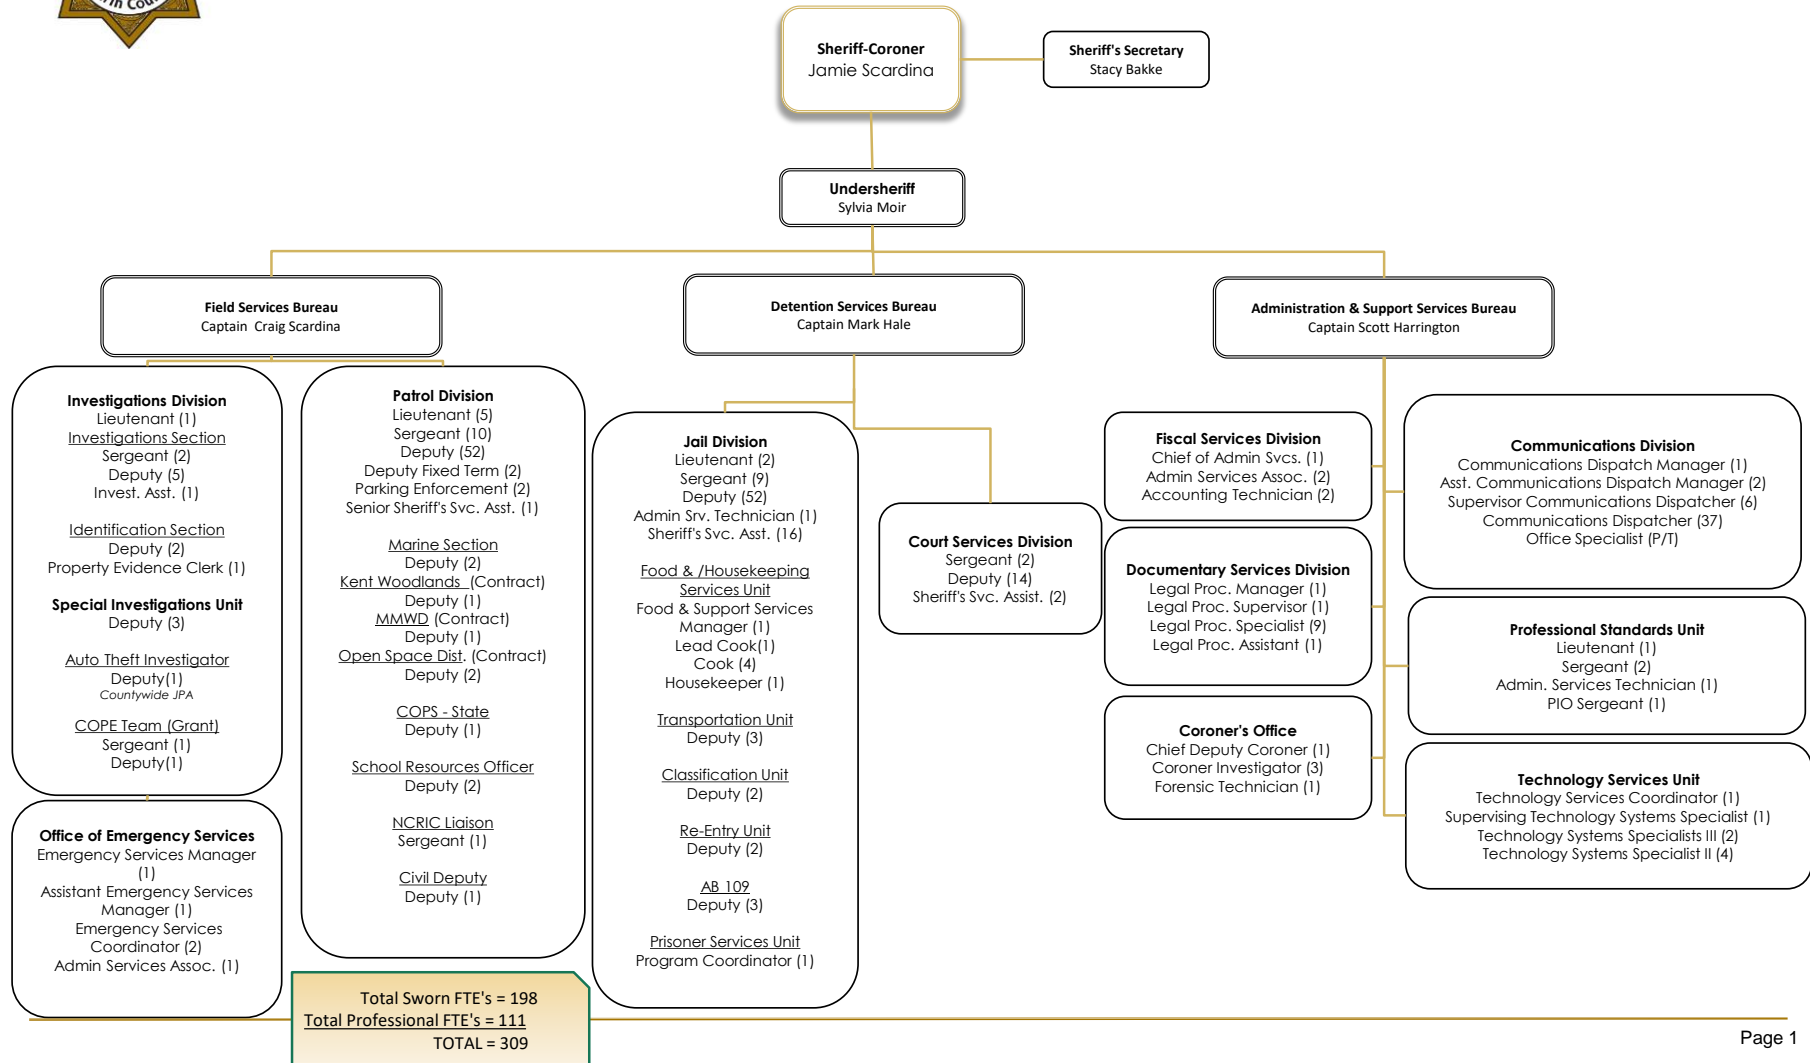

MARIN COUNTY SHERIFF'S OFFICE  
October 24, 2022

Total Sworn FTE's = 198  
Total Professional FTE's = 111  
TOTAL = 309