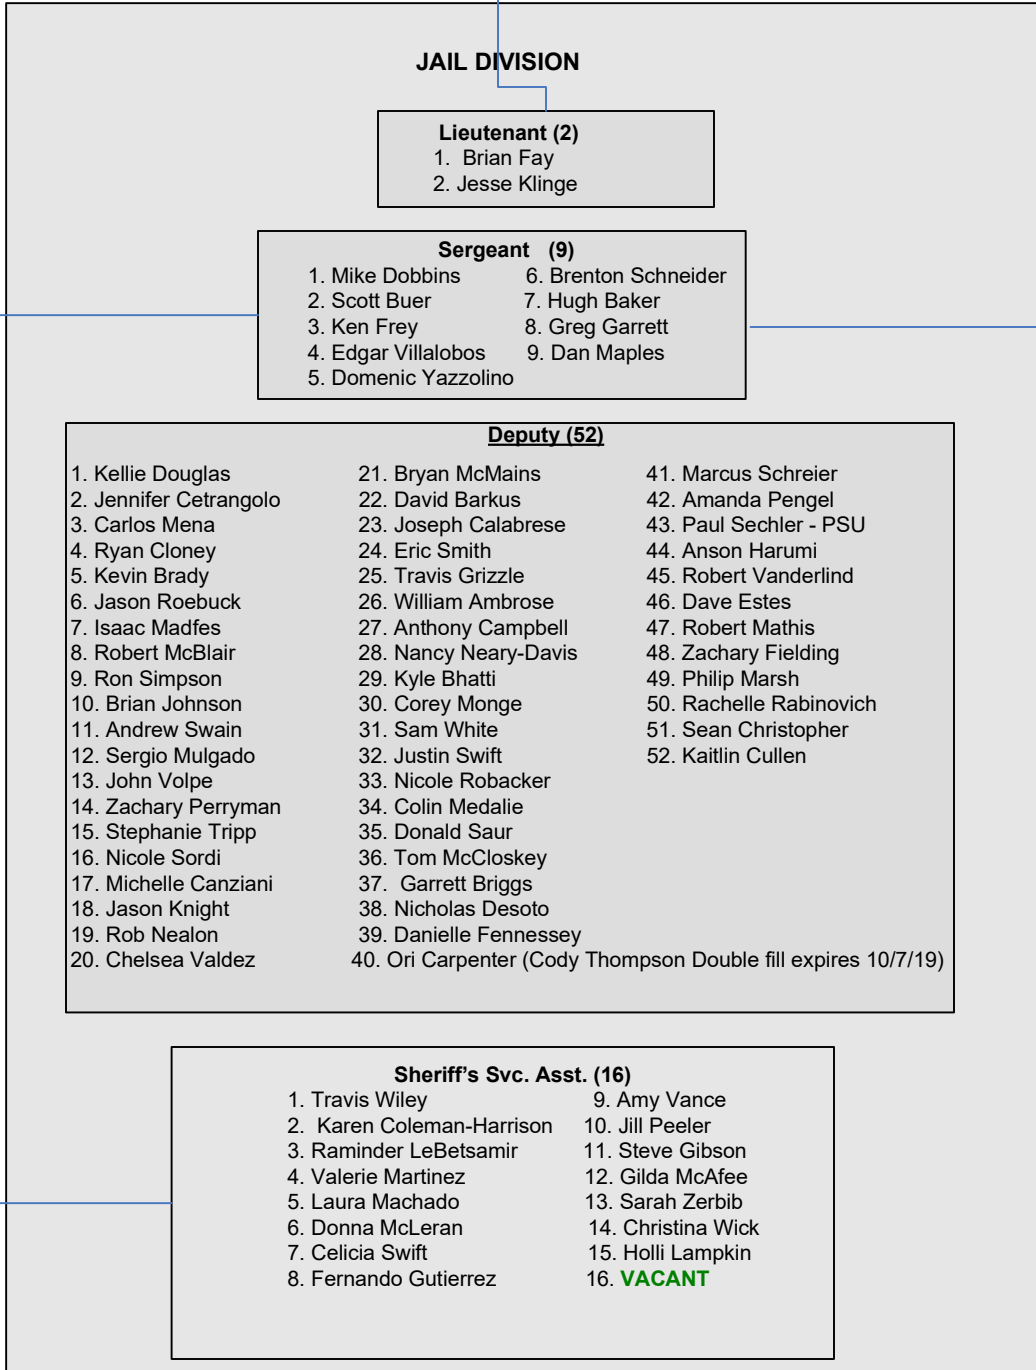

Admin Services Technician (1)
Esmeralda Alcalá

Detention Services Bureau
Captain Craig Scardina

TRANSPORTATION UNIT

Deputy (3)
1. Kevin Huck
2. Robert McDaniel
3. Justin Hettich

CLASSIFICATION UNIT

Deputy (2)
1. Takae Tanaka
2. Andy Rounds

AB 109

Deputy (3)
1. Claudia Pineda
2. Rafael Meza
3. Kyle Lorenz

RE-ENTRY UNIT

Deputy
1. Andrew Hornacek
2. Shannon Kowalski

FOOD & HOUSEKEEPING SERVICES UNIT

Food Service Manager (1)
Jan Wyatt-Lucha

Food Service Supervisor (1)
David Osaki

Cook (5)
1. Anthony Martinez
2. Uriel Cruz
3. Garnell baron
4. Roy Sutterfield
5. Howard Cummings

Housekeeper (1)
Filemon LaCap
Claudia Mira – Extra Hire

PRISONER SERVICES UNIT

Program Coordinator (1)
America Velasco