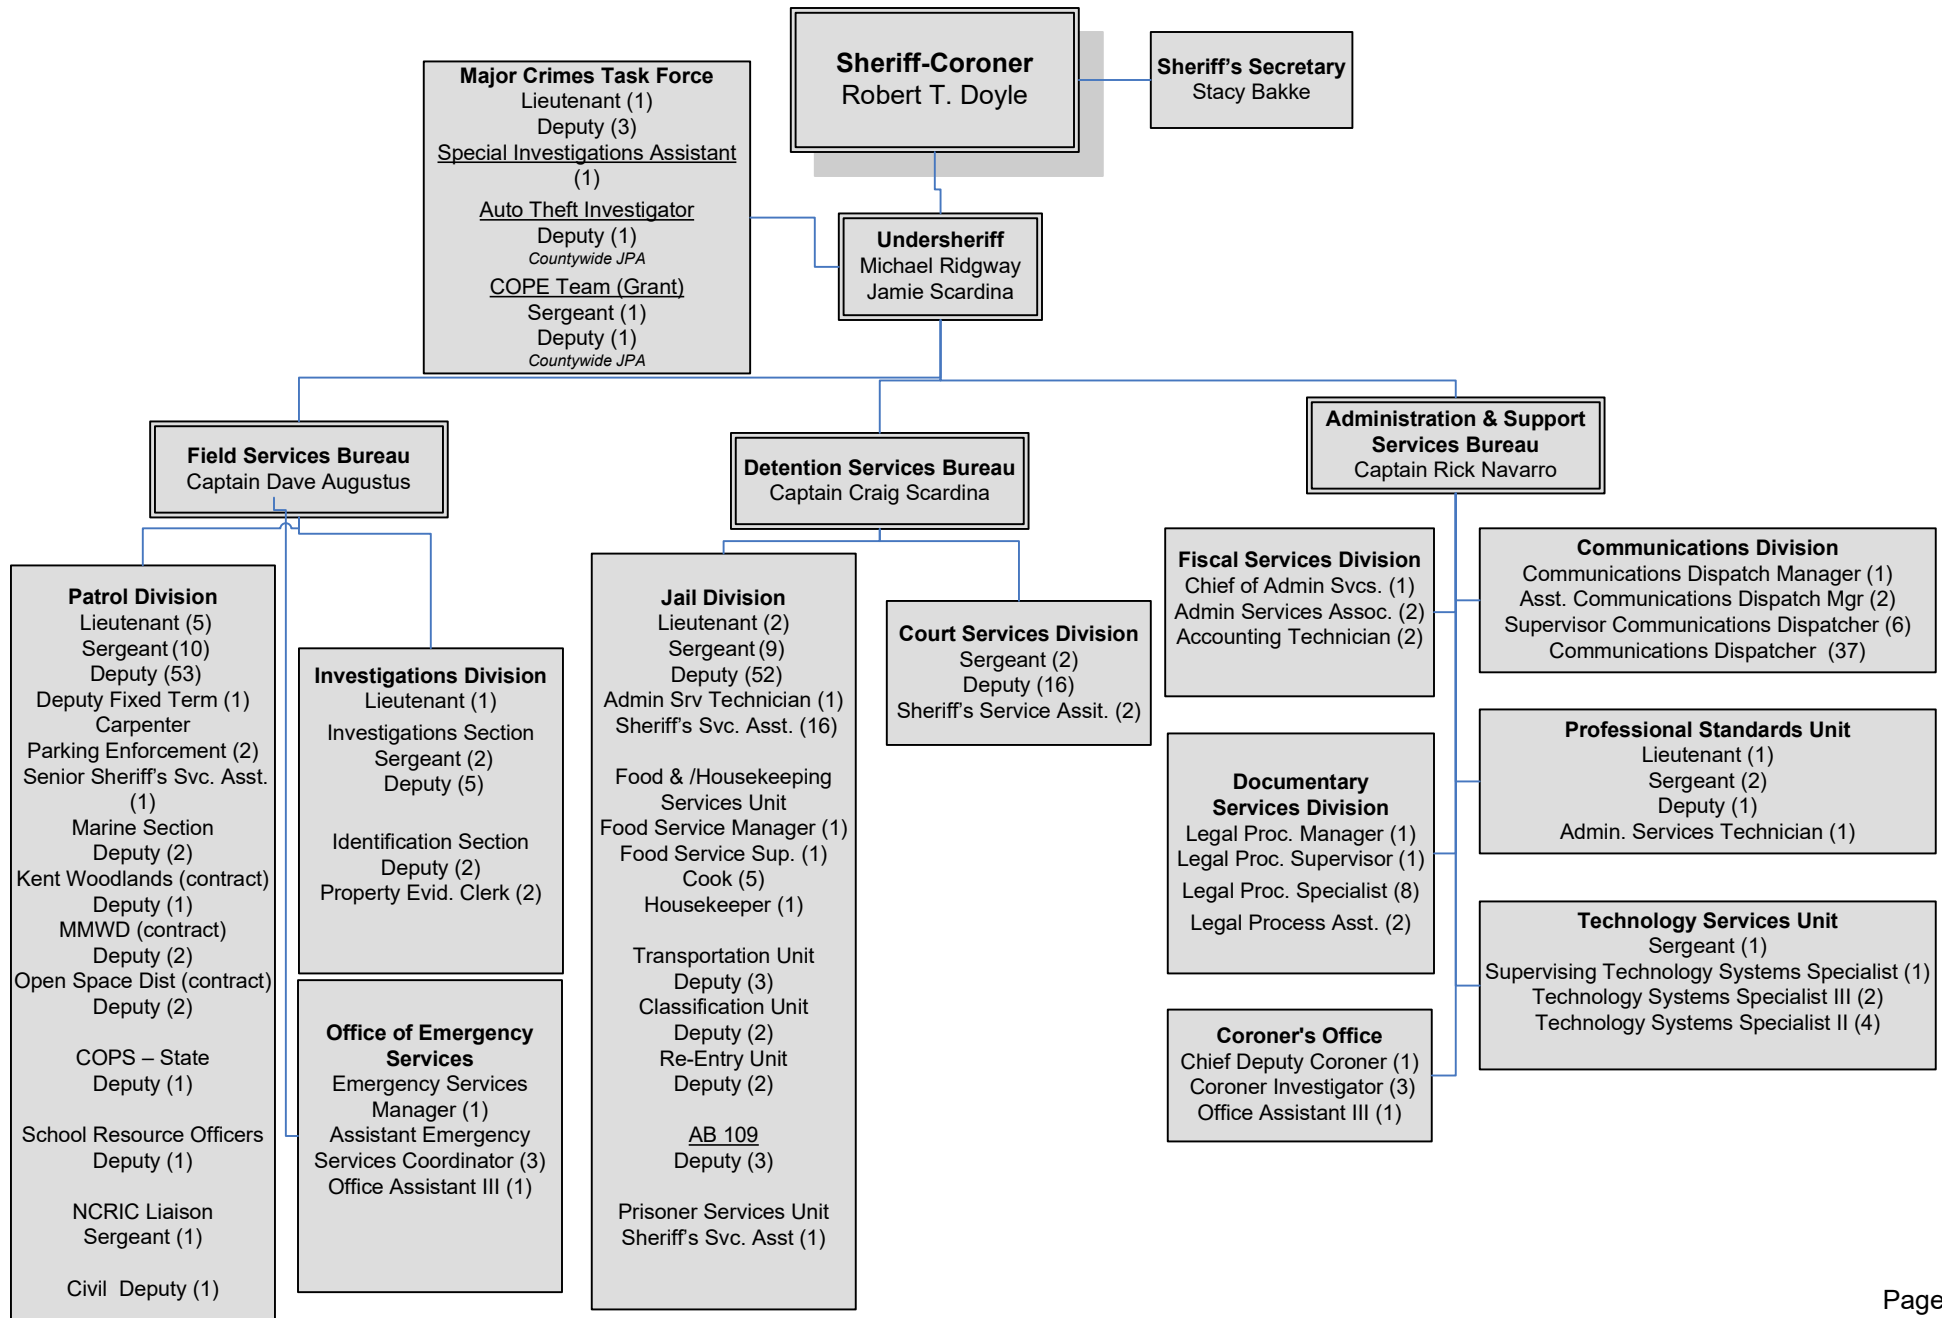

MARIN COUNTY SHERIFF'S OFFICE

JANUARY 3, 2019

Total Sworn FTE's = 202
 Total Professional FTE's = 112
 TOTAL = 314

Undersheriff
Michael Ridgway
Jamie Scardina

Major Crimes Task Force

Lieutenant (1)
Rudy Yamanoha

Special Investigations Assistant
Christine Wheeler

Auto Theft Investigator
Deputy (1)
John Pence

Deputy (3)
1. Nicholas Scotto
2. Scott Jensen
3. Trevor Strong

COPE Team (Grant)
Sergeant (1)
Ryan Petersen
Deputy (1)
Corin Priest
Countywide JPA