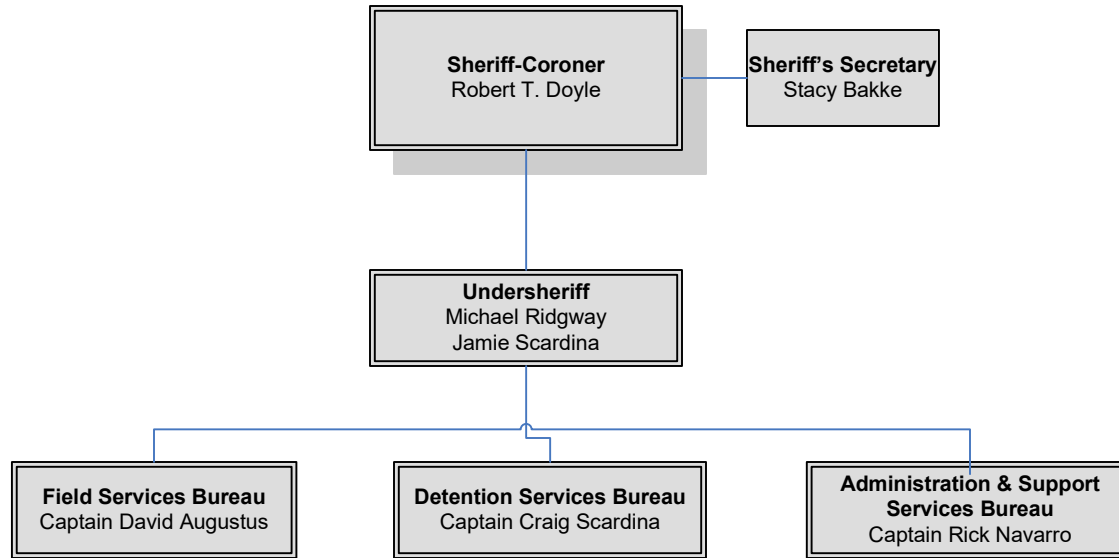

MARIN COUNTY SHERIFF'S OFFICE

JANUARY 3, 2019

Total Sworn FTE's = 202
 Total Professional FTE's = 112
 TOTAL = 314

Undersheriff
Michael Ridgway
Jamie Scardina

Major Crimes Task Force

Lieutenant (1)
Rudy Yamanoha

Special Investigations Assistant
Christine Wheeler

Auto Theft Investigator
Deputy (1)
John Pence

Deputy (3)
1. Nicholas Scotto
2. Scott Jensen
3. Trevor Strong

COPE Team (Grant)
Sergeant (1)
Ryan Petersen
Deputy (1)
Corin Priest
Countywide JPA