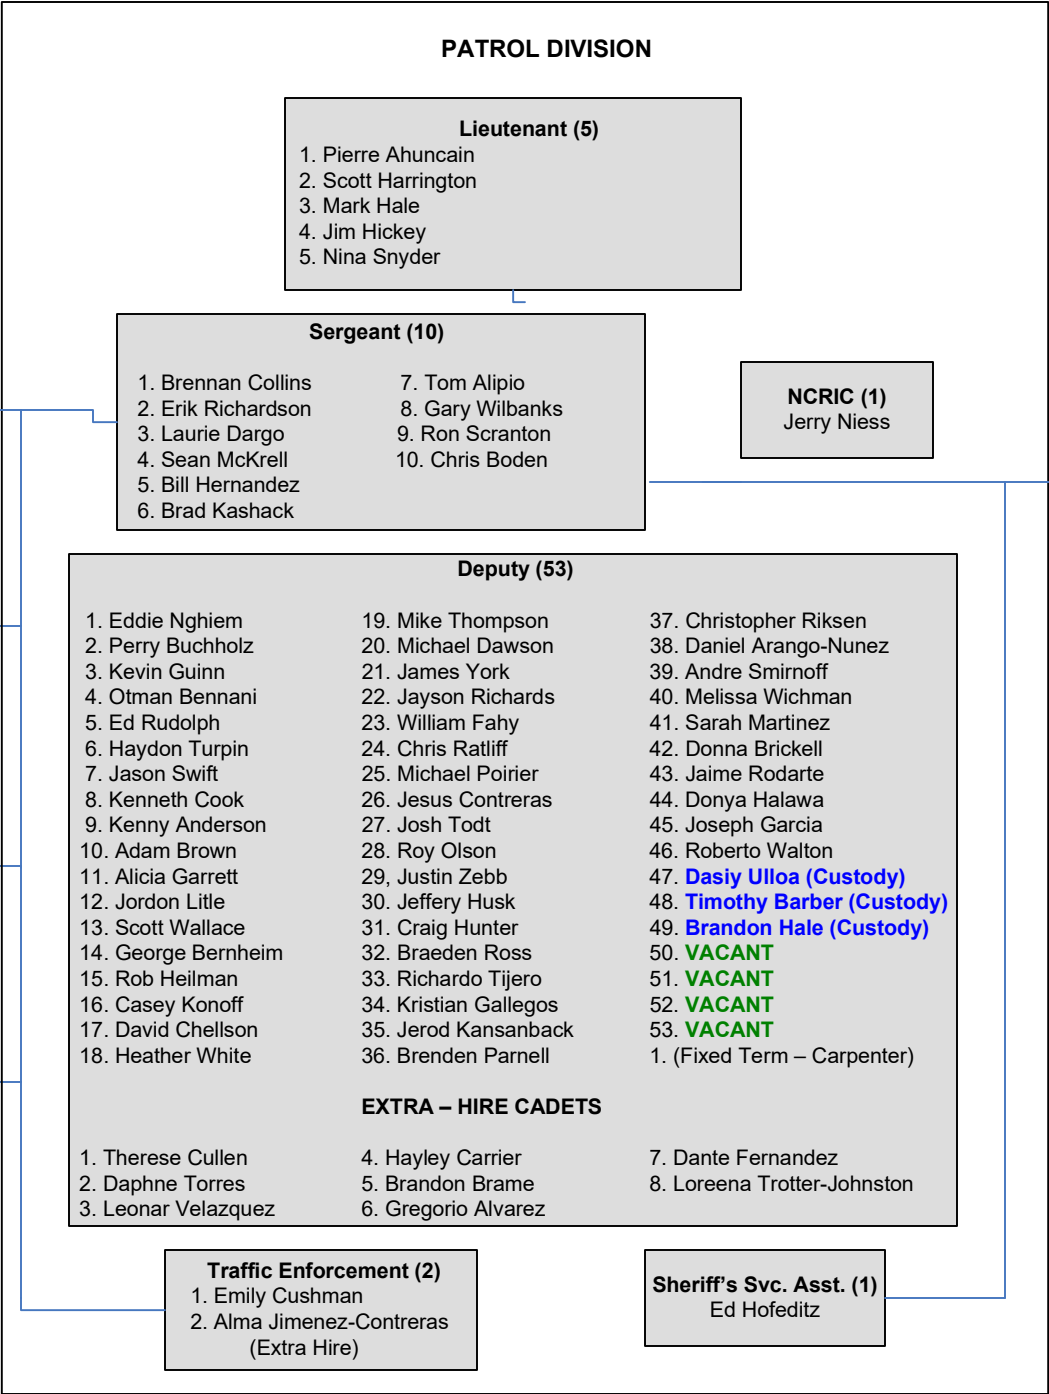

Field Services Bureau
Captain Dave Augustus

MARINE PATROL
Deputy (2)

1. Katherine Dahlberg
2. Dan White

KENT WOODLANDS (CONTRACT)
Deputy (1)
VACANT – Extra Hires

COPS – STATE
Deputy (1)

1. Joe Meesey

CIVIL
Deputy (1)

1. Doug Schlieff

OFFICE OF EMERGENCY SERVICES

Emergency Services Manager (1)
Chris Reilly

Emergency Services Coordinator (3)

1. Thomas Jordan
2. David Baker-Cohen
3. **VACANT**

Office Specialist (1)
Therese Gorostiza

SCHOOL RESOURCE OFFICER
Deputy (1)

1. Josie Sanguinetti

OPEN SPACE DIST (CONTRACT)
Deputy (2)

1. Matt Larson
2. Michelle Wagner

MMWD (CONTRACT)
Deputy

1. Chris Bondanza
2. David Lundie